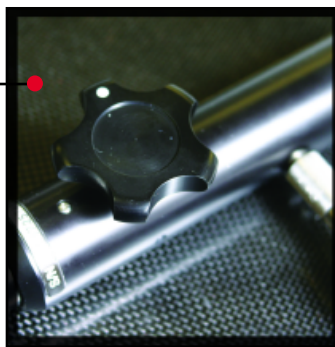

**Ergonomic Articulating
Control Knob**