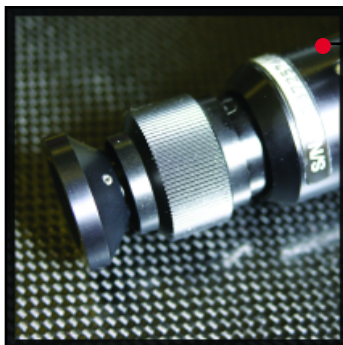

Pro Vision[®] ELITE

**See It Better With
ProVision's Super
High Performance
2-Way Light Source!**

Ordering and Technical Information

Super High Res 2-Way Articulated Scope

Applications:

- Aircraft Repair
- Automotive Diagnostics
- Industrial Maintenance
- Law Enforcement

Part #	Description	Contents
PV-AE624	Provision Elite 2-Way Articulating High Res Scope	Scope, Light, Protective Case

**Ergonomic Articulating
Control Knob**

Precision Focus

**Rugged Medical
Grade Light Engine**

ProVision[®] ELITE[®], the revolutionary new assortment of affordable inspection tools that allows you to see into inaccessible places.

ProVision[®] ELITE[®] offers the same high performance and results as borescopes costing 10 times as much. Based on innovative new fiberoptic technology, the flexible cable of the **ProVision[®] ELITE[®]** fits into holes as small as 1/4 inch diameter - allowing you to look behind walls, down into drains, inside engines, or hundreds of places without costly demolition or disassembly!

A Moving Tip

makes all the difference when looking for problems! This scope features a super high resolution view of over 10,000 pixels featuring a controllable 2-way articulating lens.

The Ergonomic Articulating Control Knob turns the scope right or left, as little or as much as you need. Turn it on its side to look up and down!