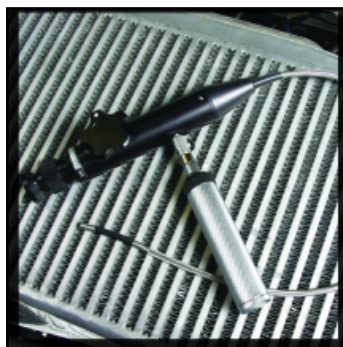

Pro Vision[®] ELITE

**See It Better With
ProVision's Super
High Performance
2-Way Light Source!**

Ordering and Technical Information

Super High Res 2-Way Articulated Scope

Applications:

- Aircraft Repair
- Automotive Diagnostics
- Industrial Maintenance
- Law Enforcement

Part #	Description	Contents
PV-AE624	Provision Elite 2-Way Articulating High Res Scope	Scope, Light, Protective Case

**Ergonomic Articulating
Control Knob**

Precision Focus

**Rugged Medical
Grade Light Engine**

ProVision[®] ELITE[®], the revolutionary new assortment of affordable inspection tools that allows you to see into inaccessible places.

ProVision[®] ELITE[®] offers the same high performance and results as borescopes costing 10 times as much. Based on innovative new fiberoptic technology, the flexible cable of the **ProVision[®] ELITE[®]** fits into holes as small as 1/4 inch diameter - allowing you to look behind walls, down into drains, inside engines, or hundreds of places without costly demolition or disassembly!

A Moving Tip

makes all the difference when looking for problems! This scope features a super high resolution view of over 10,000 pixels featuring a controllable 2-way articulating lens.

The Ergonomic Articulating Control Knob turns the scope right or left, as little or as much as you need. Turn it on its side to look up and down!